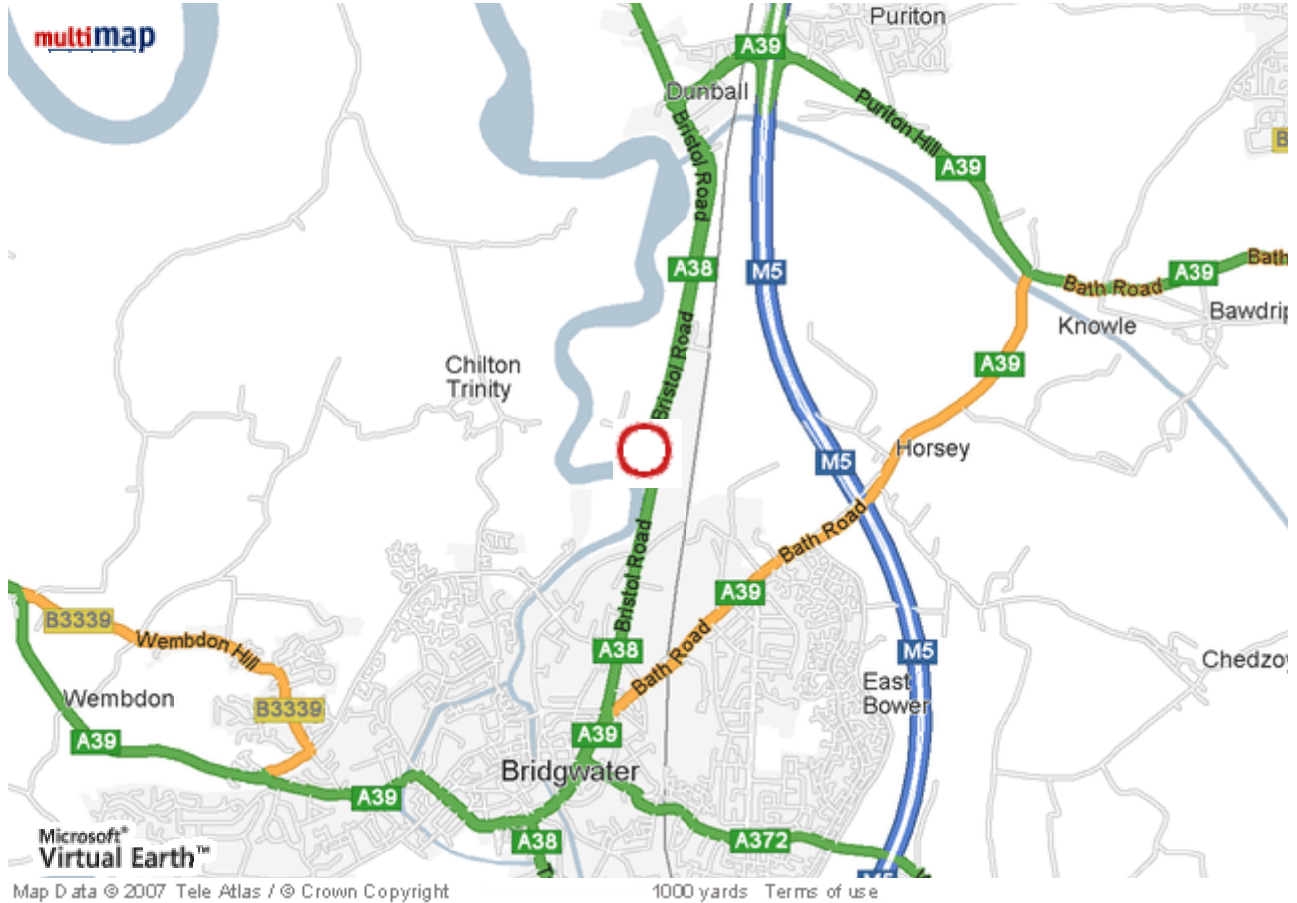

from Microsoft® Live Search

CLICK HERE to save up to 75% on reservations in over 52,000 hotels worldwide

Map of TA6 4RR

Nearest transport link

Tube:

Railway: Bridgwater (1.24mi, 1.99km)

Your notes

Circled The Exchange at Express Park, look for the blue tower.